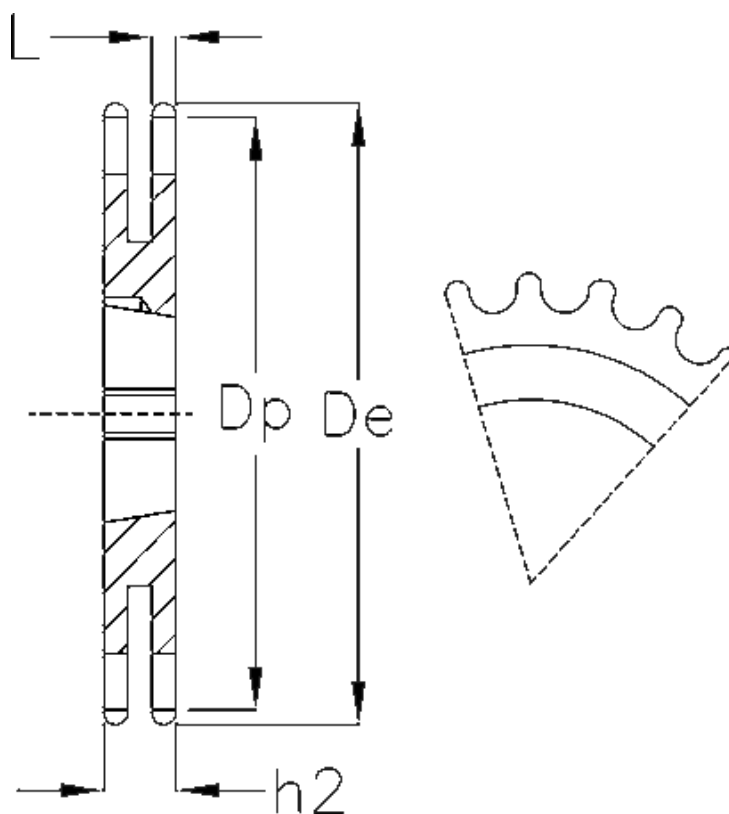

Article number: 616032008019

Description: Taperbored sprocket 16 B-2 Z=19 duplex
for bushing 2517

Measures

Buchse = 2517
C = 2.5
Chain = 16 B-2
Chain size = 1" x 17,02 mm
De = 165.2
Dp = 154.33
H = 47.7
h2 = 47.7

Material = Stål
Number of teeth = 19